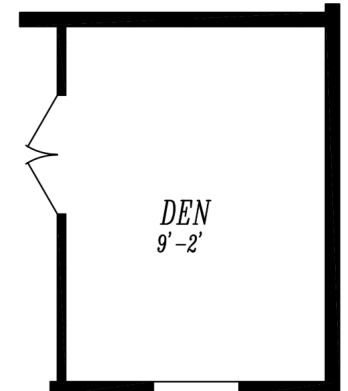

**THE COLUMBIA RIVER  
SERIES**

**The Columbia River  
2019**

**27' x 48'**

DIMENSIONS

**1,280** sf

LIVING SPACE

**3**

BEDROOMS

**2**

BATHROOMS

**OVERVIEW**

48' Double Wide with  
9ft Ceilings

Heritage Home Center

**(425) 353-5464**

or **Request Firm Quote**

EMAIL US

**01 FLOOR PLAN**

1,280 SQ FT · 27' x 48'

OPT. DLX. BATH

OPT. 48x72 SHWR.  
W/ DBL LAV

OPT. DEN