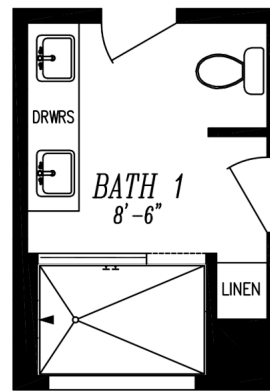

**THE COLUMBIA RIVER  
SERIES**

**The Columbia River  
2019**

**27' x 48'**

DIMENSIONS

**1,280** sf

LIVING SPACE

**3**

BEDROOMS

**2**

BATHROOMS

**OVERVIEW**

48' Double Wide with  
9ft Ceilings

Heritage Home Center

**(425) 353-5464**

or **Request Firm Quote**

EMAIL US

**01 FLOOR PLAN**

1,280 SQ FT · 27' x 48'

OPT. DLX. BATH

OPT. 48x72 SHWR.  
W/ DBL LAV

OPT. DEN