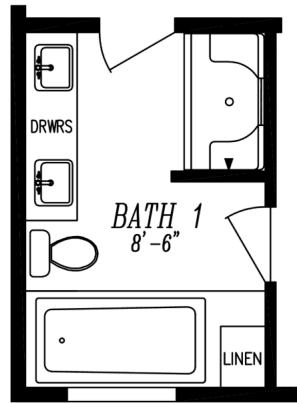

**THE COLUMBIA RIVER  
SERIES**

**The Columbia River  
2019**

**27' x 48'**

DIMENSIONS

**1,280** sf

LIVING SPACE

**3**

BEDROOMS

**2**

BATHROOMS

**OVERVIEW**

48' Double Wide with  
9ft Ceilings

Heritage Home Center

**(425) 353-5464**

or **Request Firm Quote**

EMAIL US

**01 FLOOR PLAN**

1,280 SQ FT · 27' x 48'

OPT. DLX. BATH

OPT. 48x72 SHWR.  
W/ DBL LAV

OPT. DEN