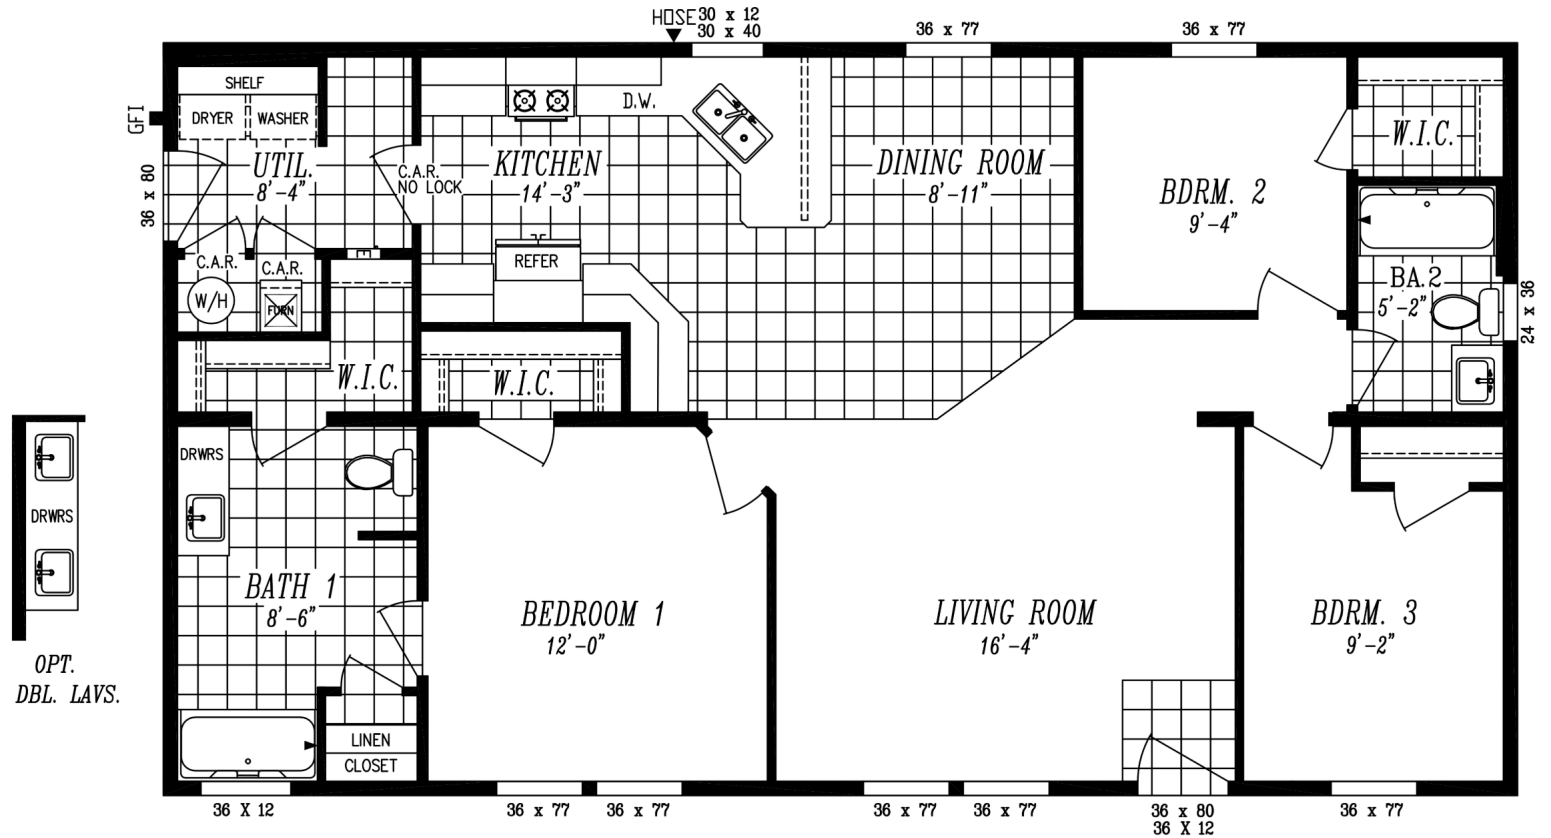

**THE COLUMBIA RIVER  
SERIES**

**The Columbia River  
2019**

**27' x 48'**

DIMENSIONS

**1,280** sf

LIVING SPACE

**3**

BEDROOMS

**2**

BATHROOMS

**OVERVIEW**

48' Double Wide with  
9ft Ceilings

Heritage Home Center

**(425) 353-5464**

or **Request Firm Quote**

EMAIL US

**01 FLOOR PLAN**

1,280 SQ FT · 27' x 48'

OPT. DLX. BATH

OPT. 48x72 SHWR.  
W/ DBL LAV

OPT. DEN